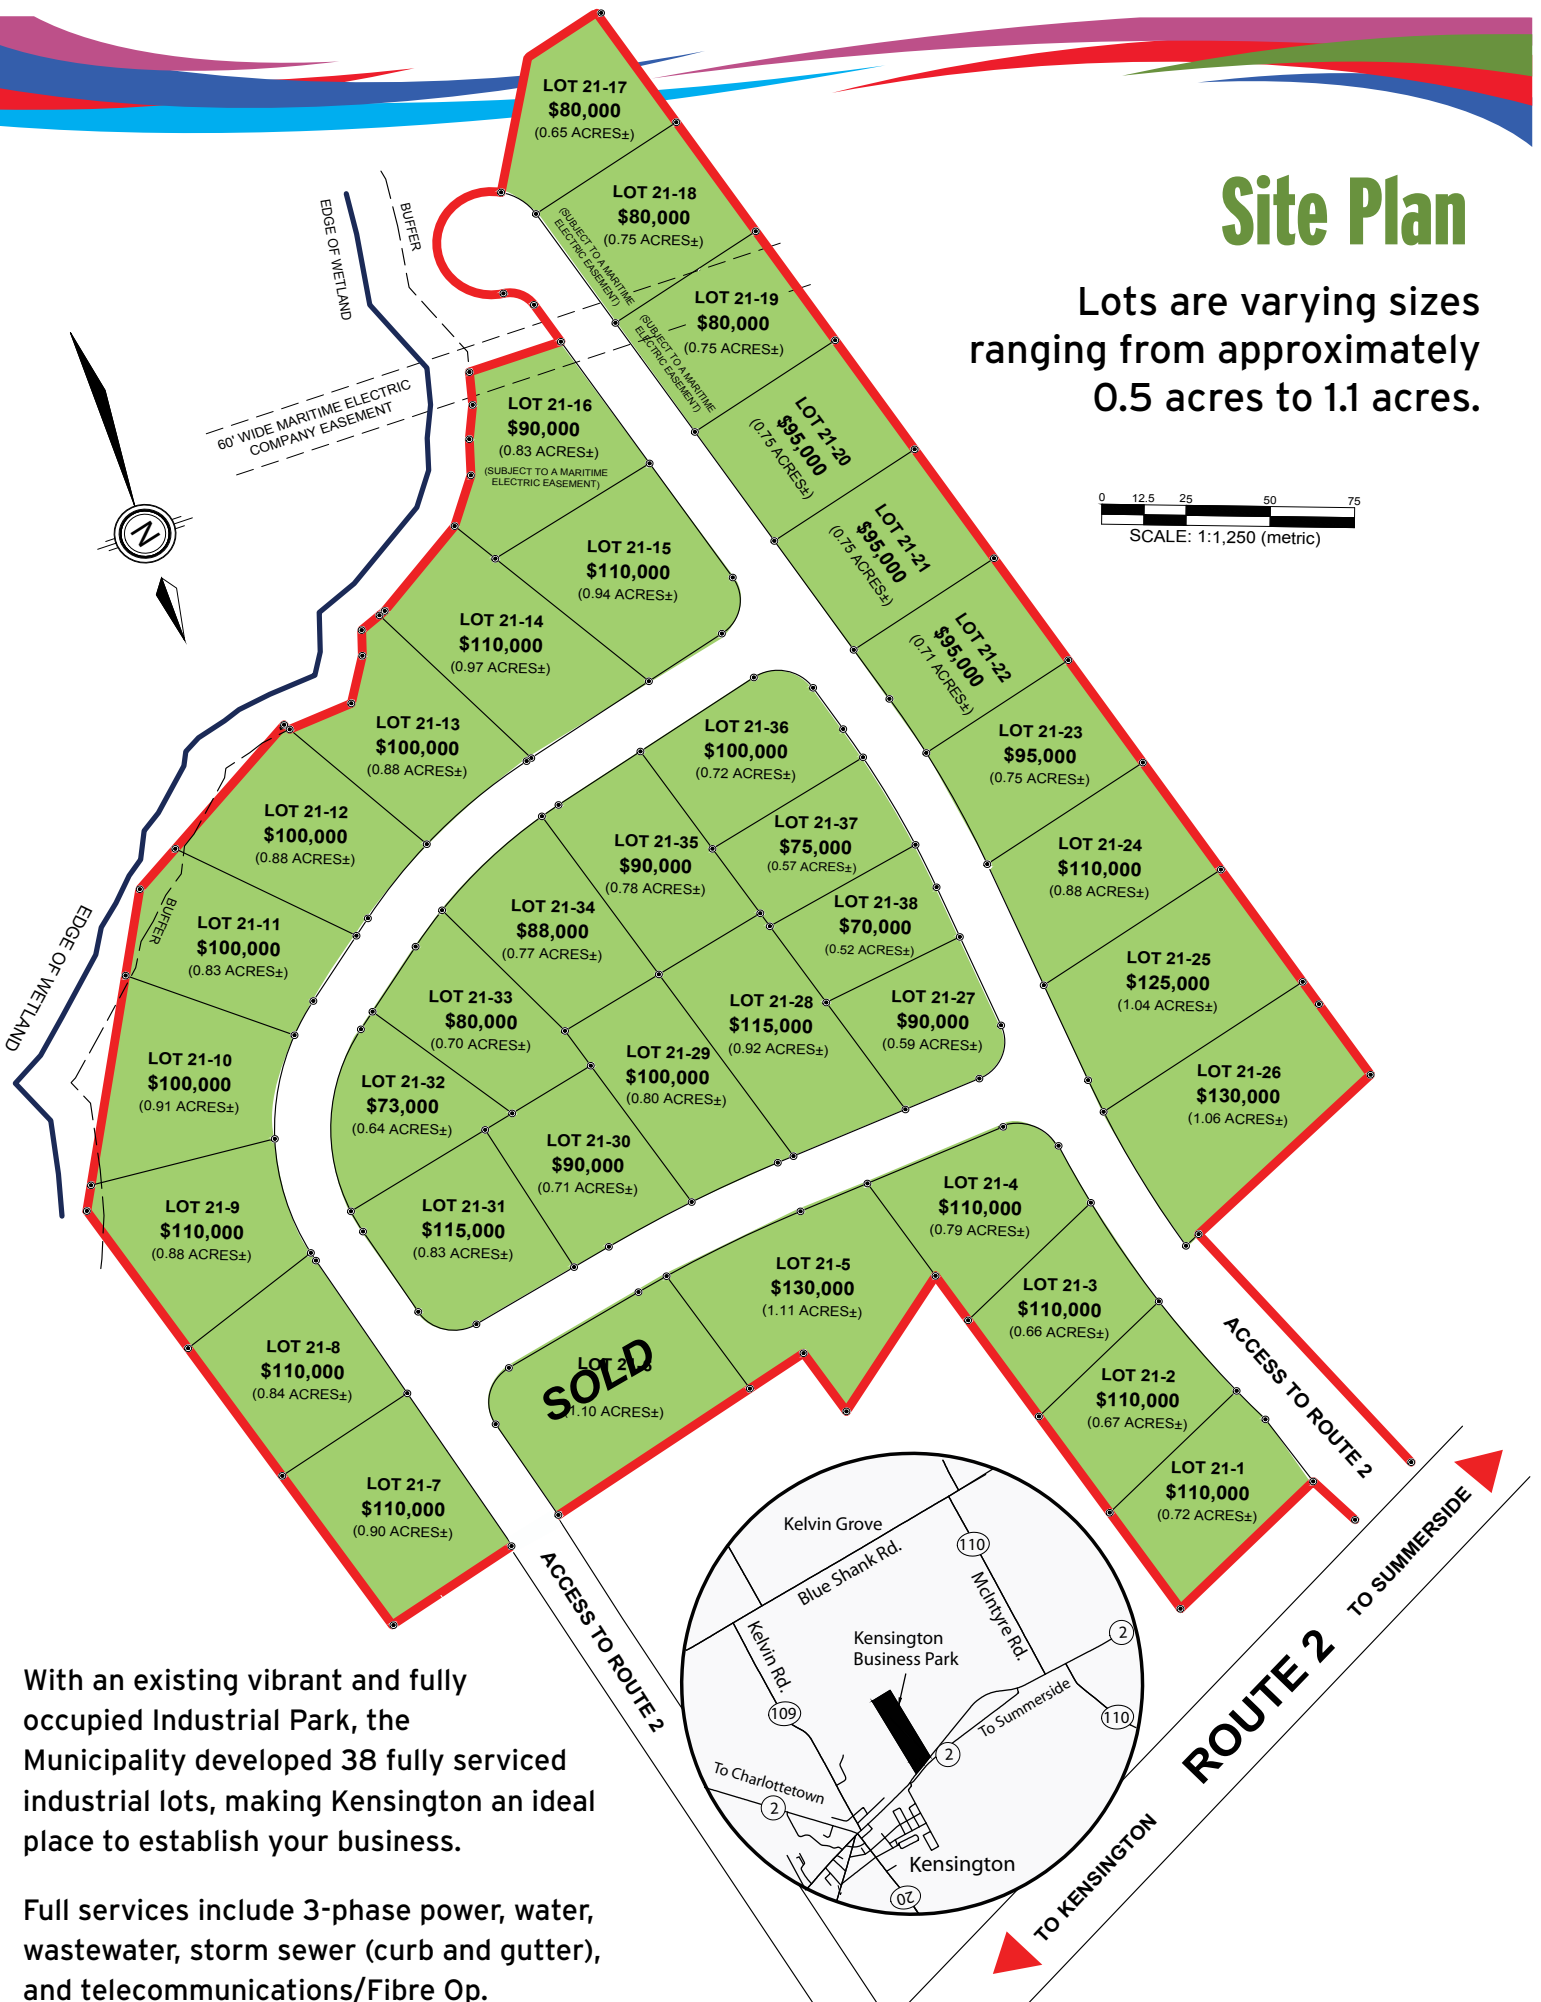

# Site Plan

Lots are varying sizes ranging from approximately 0.5 acres to 1.1 acres.

With an existing vibrant and fully occupied Industrial Park, the Municipality developed 38 fully serviced industrial lots, making Kensington an ideal place to establish your business.

Full services include 3-phase power, water, wastewater, storm sewer (curb and gutter), and telecommunications/Fibre Op.